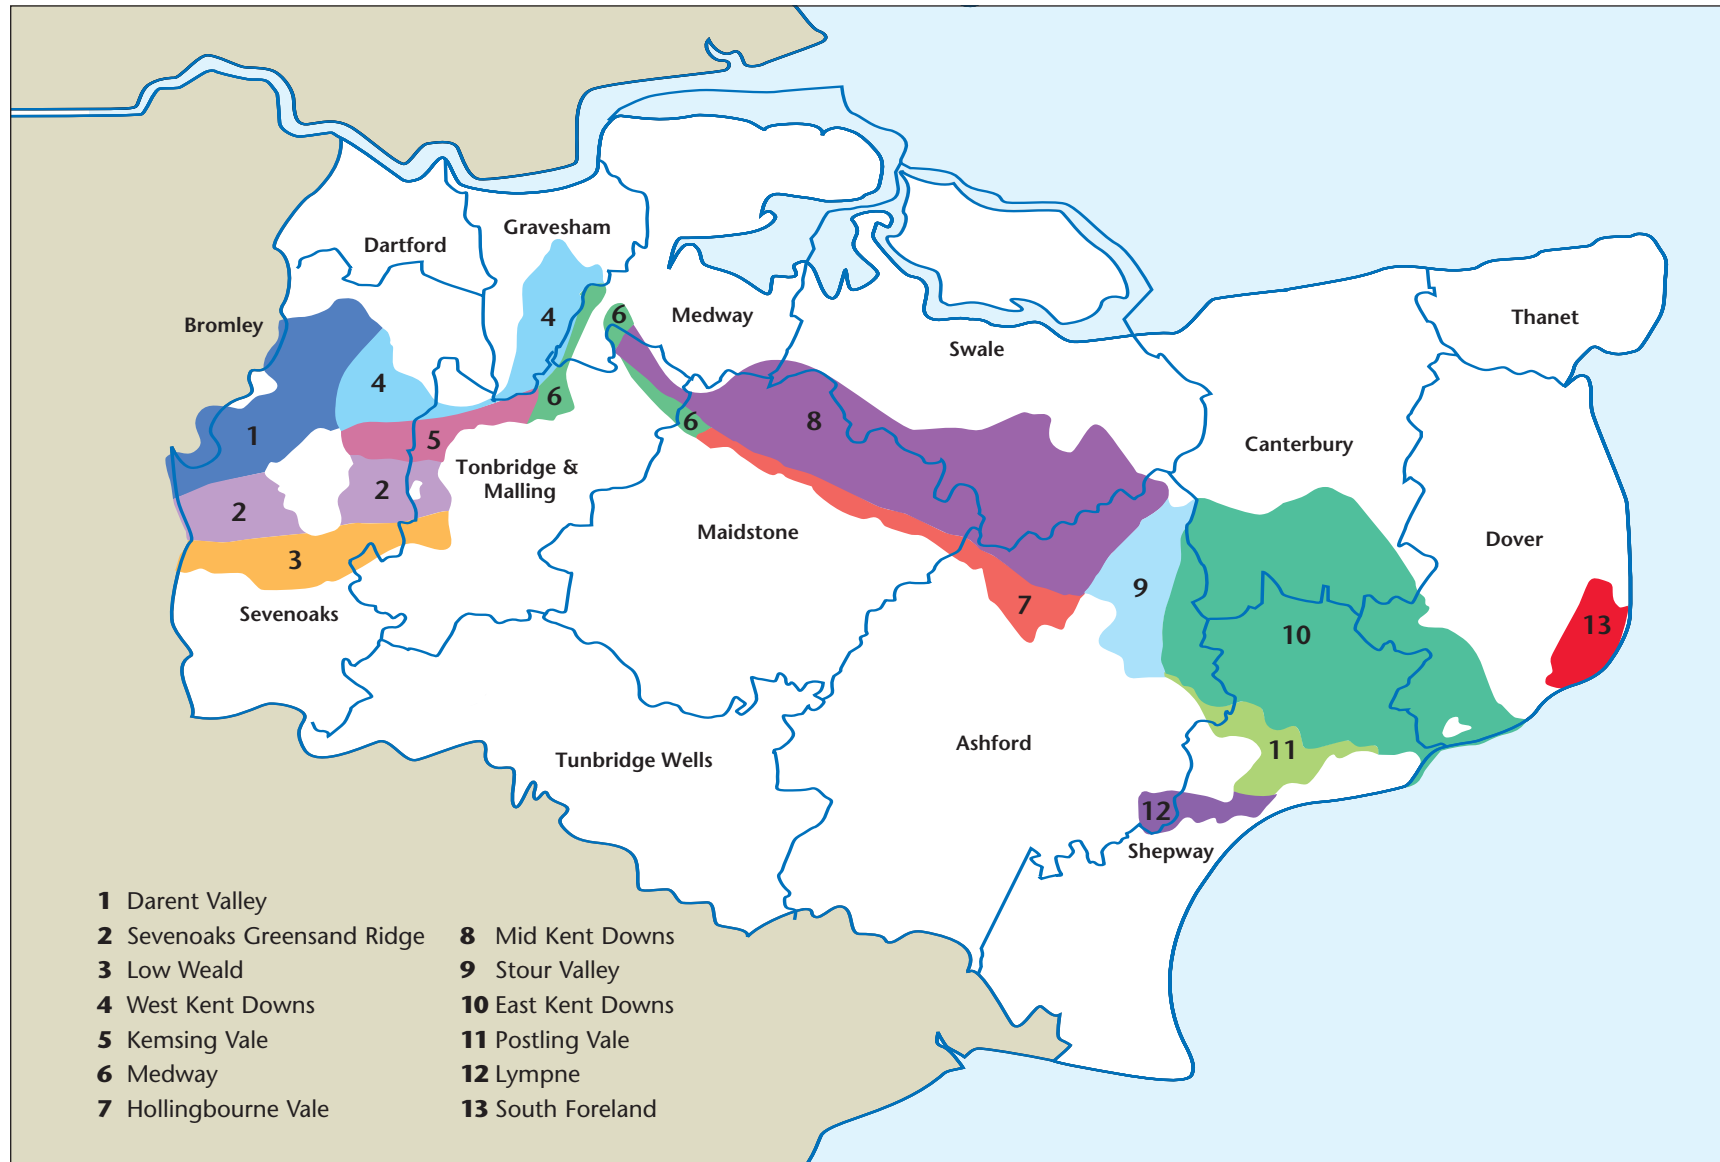

The Kent Downs landscape character areas and local authority boundaries

Amended May 2005